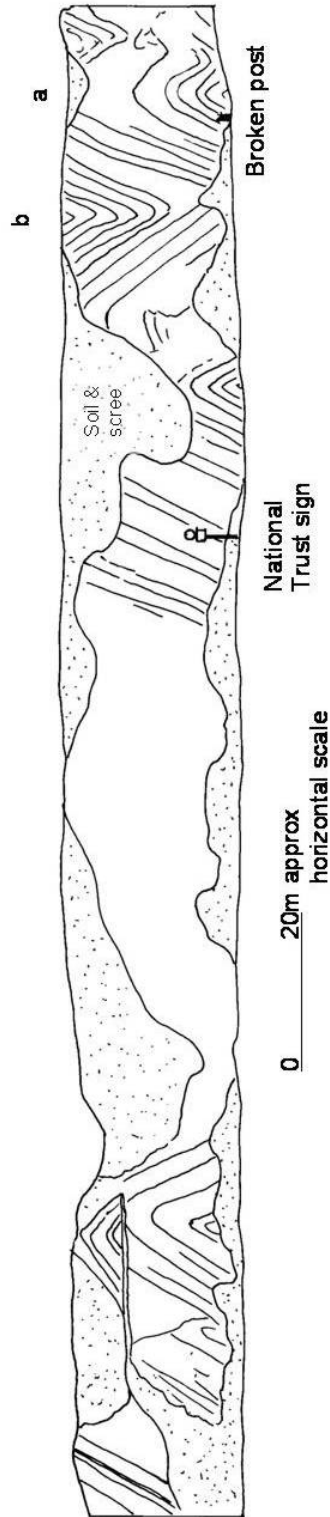

WORKSHOP 1: Student Sheet 2

The Roadside Section below Apes Tor

Sketch of part of the section alongside the Ecton road at Apes Tor, looking S.S.E.
 Structures in the centre of the section have been omitted, to allow for a possible student exercise
 The centre of the section is at SK 098587

Outline sketch map of the area, part of which is shown in the drawing above. The axial plane traces of two of the folds have been shown. Others may be plotted as a student exercise.